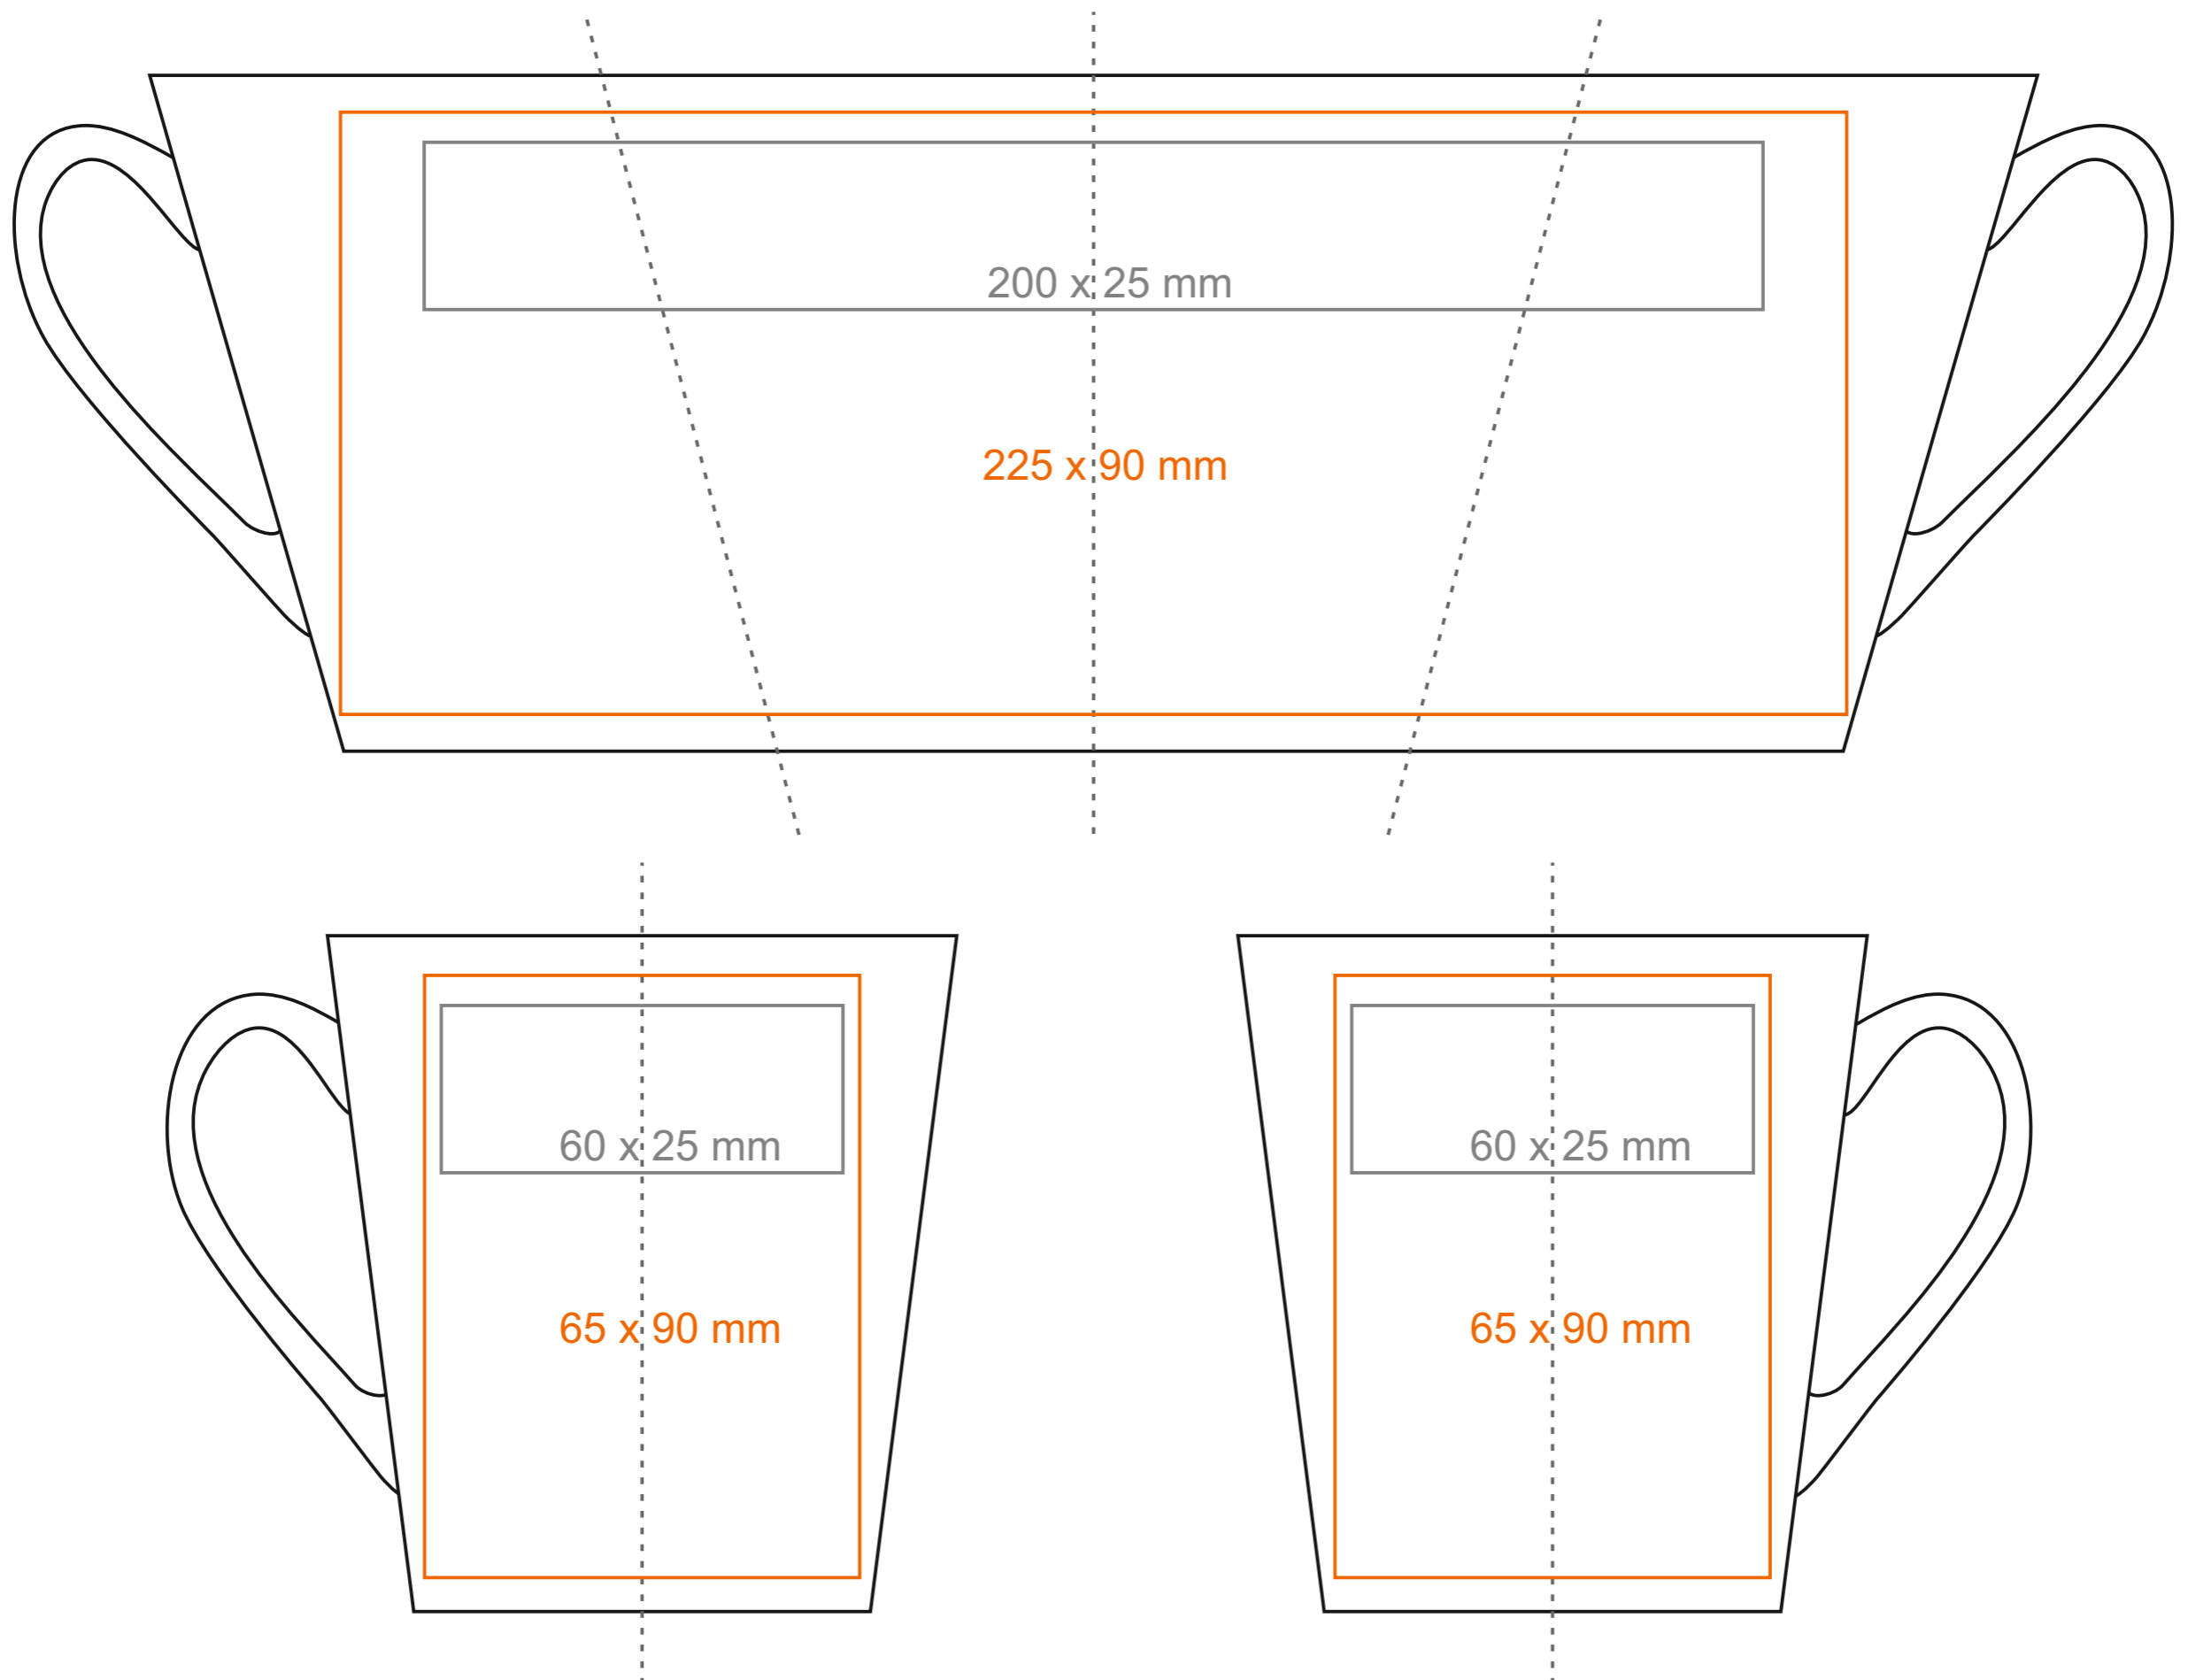

# M\_563 Parisian

330 ml / h: 101 mm / Ø 94 mm

- Imprint on the handle - 70 x 10 mm
- Imprint on the inside - 45 x 20 mm
- Imprint on the bottom inside - Ø 30 mm
- Imprint on the bottom outside - Ø 35 mm

## meaning

- Transfer Print
- Sensitive Touch
- Direct Print