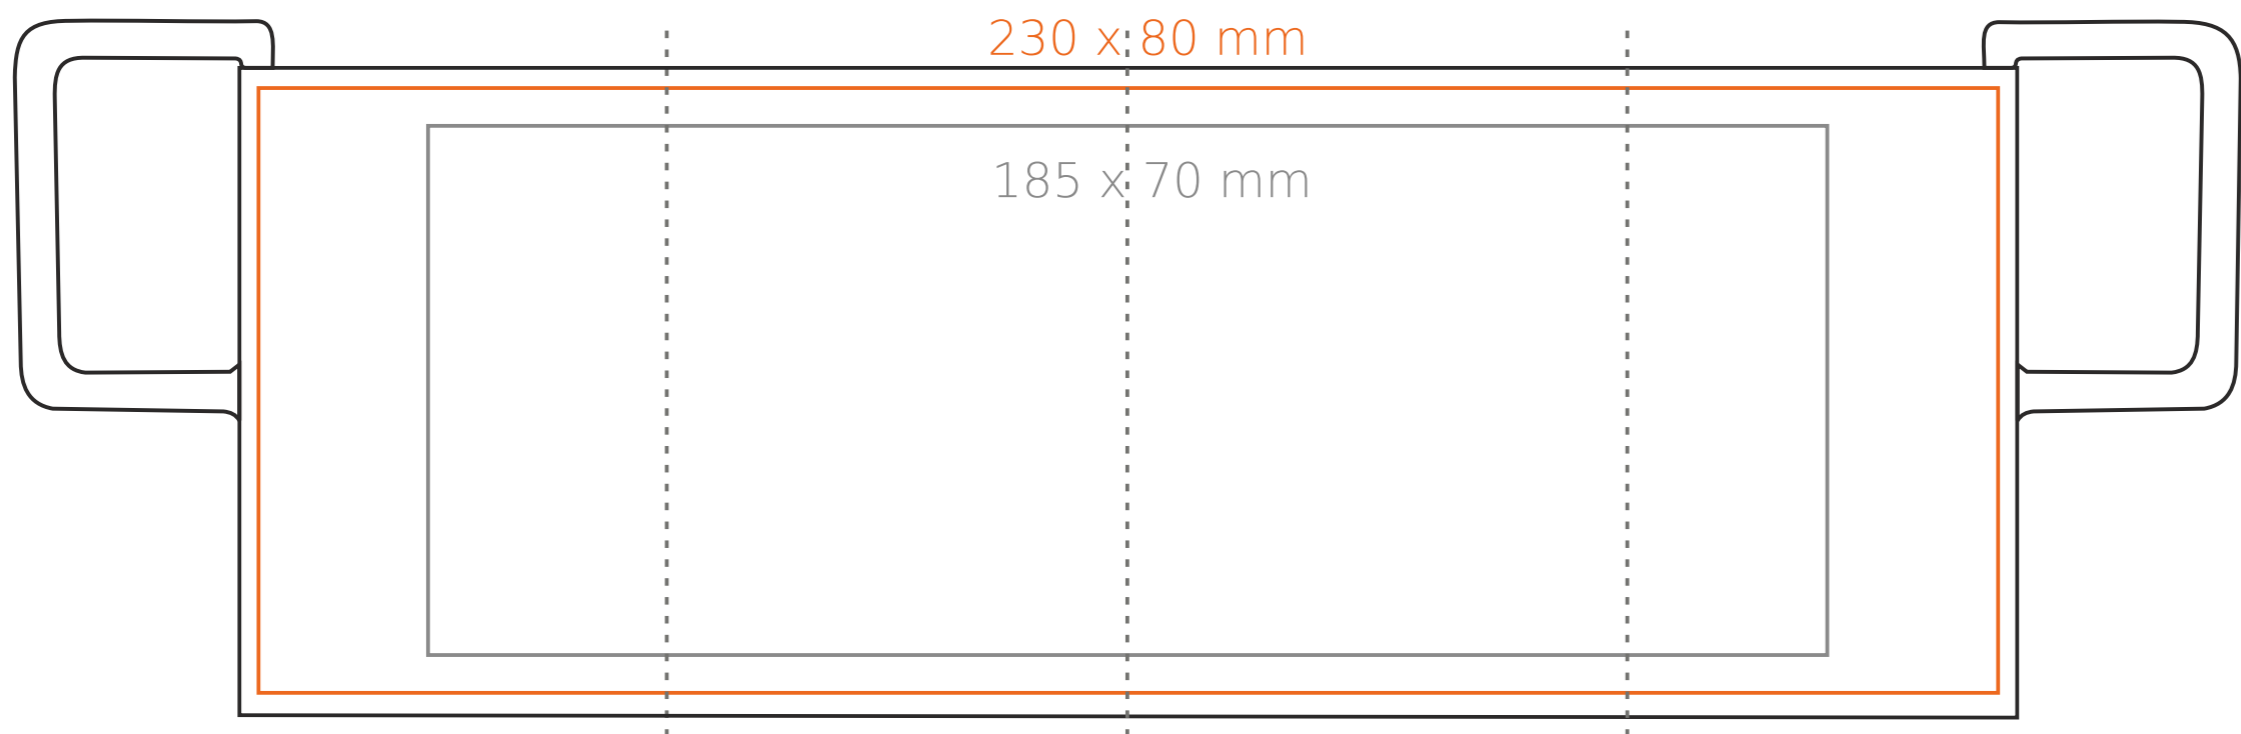

M/081 Fusion

250 ml / h: 85 mm / Ø 78 mm

- Imprint on the handle - 45 x 10 mm
- Imprint on the inside - 50 x 20 mm
- Imprint on the bottom inside - Ø 55 mm
- Imprint on the bottom outside - Ø 55 mm

*In the case of projects for transfer print running outside of the standard print area, please contact our sales department.

[How to prepare print material](#)

meaning

- Transfer Print
- Sensitive Touch
- Direct Print