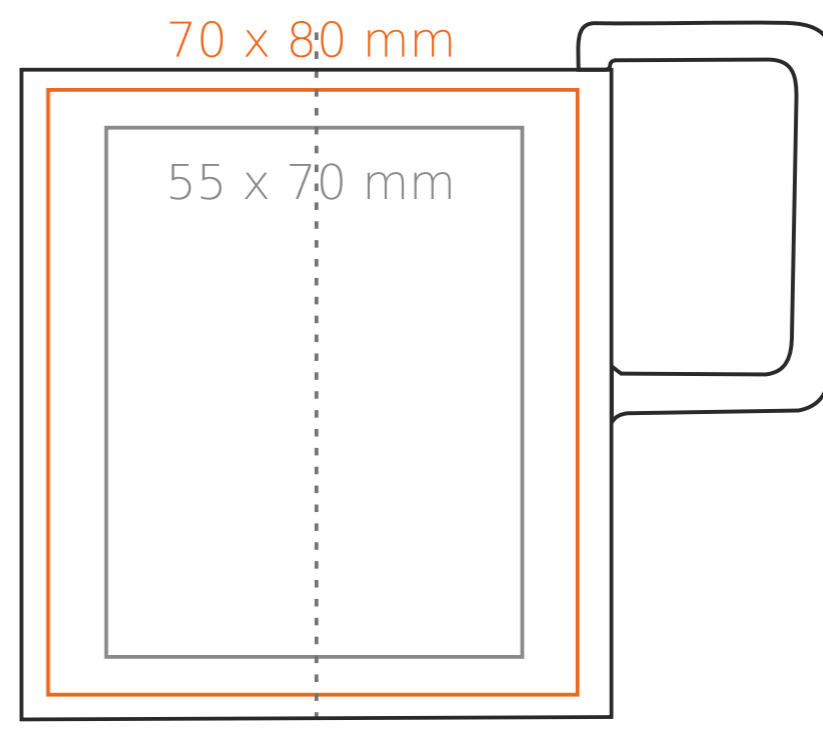

M/081 Fusion

250 ml / h: 85 mm / Ø 78 mm

- Imprint on the handle - 45 x 10 mm
- Imprint on the inside - 50 x 20 mm
- Imprint on the bottom inside - Ø 55 mm
- Imprint on the bottom outside - Ø 55 mm

*In the case of projects for transfer print running outside of the standard print area, please contact our sales department.

[How to prepare print material](#)

meaning

- Transfer Print
- Sensitive Touch
- Direct Print