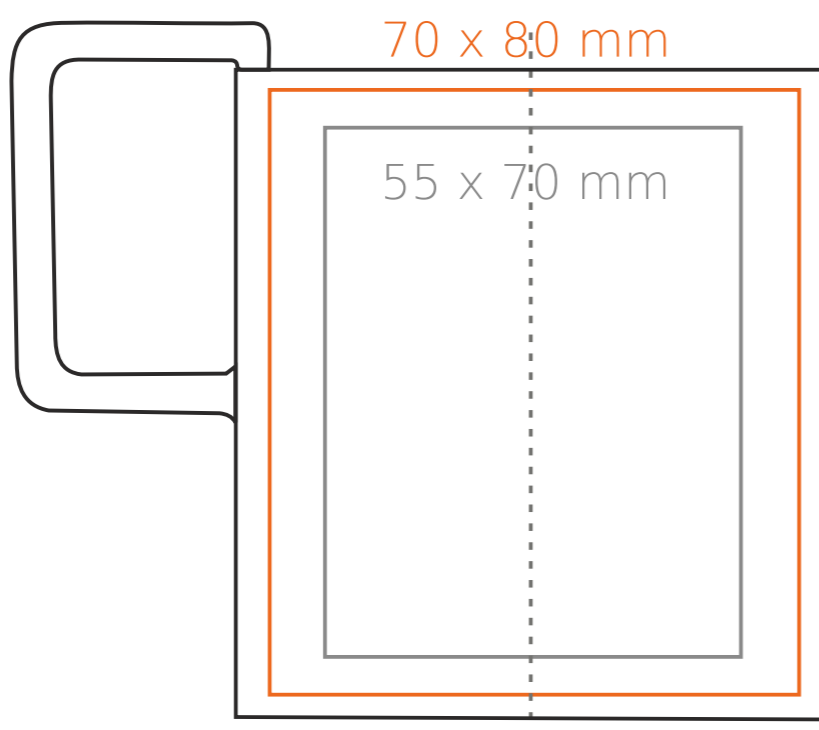

M/081 Fusion

250 ml / h: 85 mm / Ø 78 mm

- Imprint on the handle - 45 x 10 mm
- Imprint on the inside - 50 x 20 mm
- Imprint on the bottom inside - Ø 55 mm
- Imprint on the bottom outside - Ø 55 mm

*In the case of projects for transfer print running outside of the standard print area, please contact our sales department.

[How to prepare print material](#)

meaning

- Transfer Print
- Sensitive Touch
- Direct Print